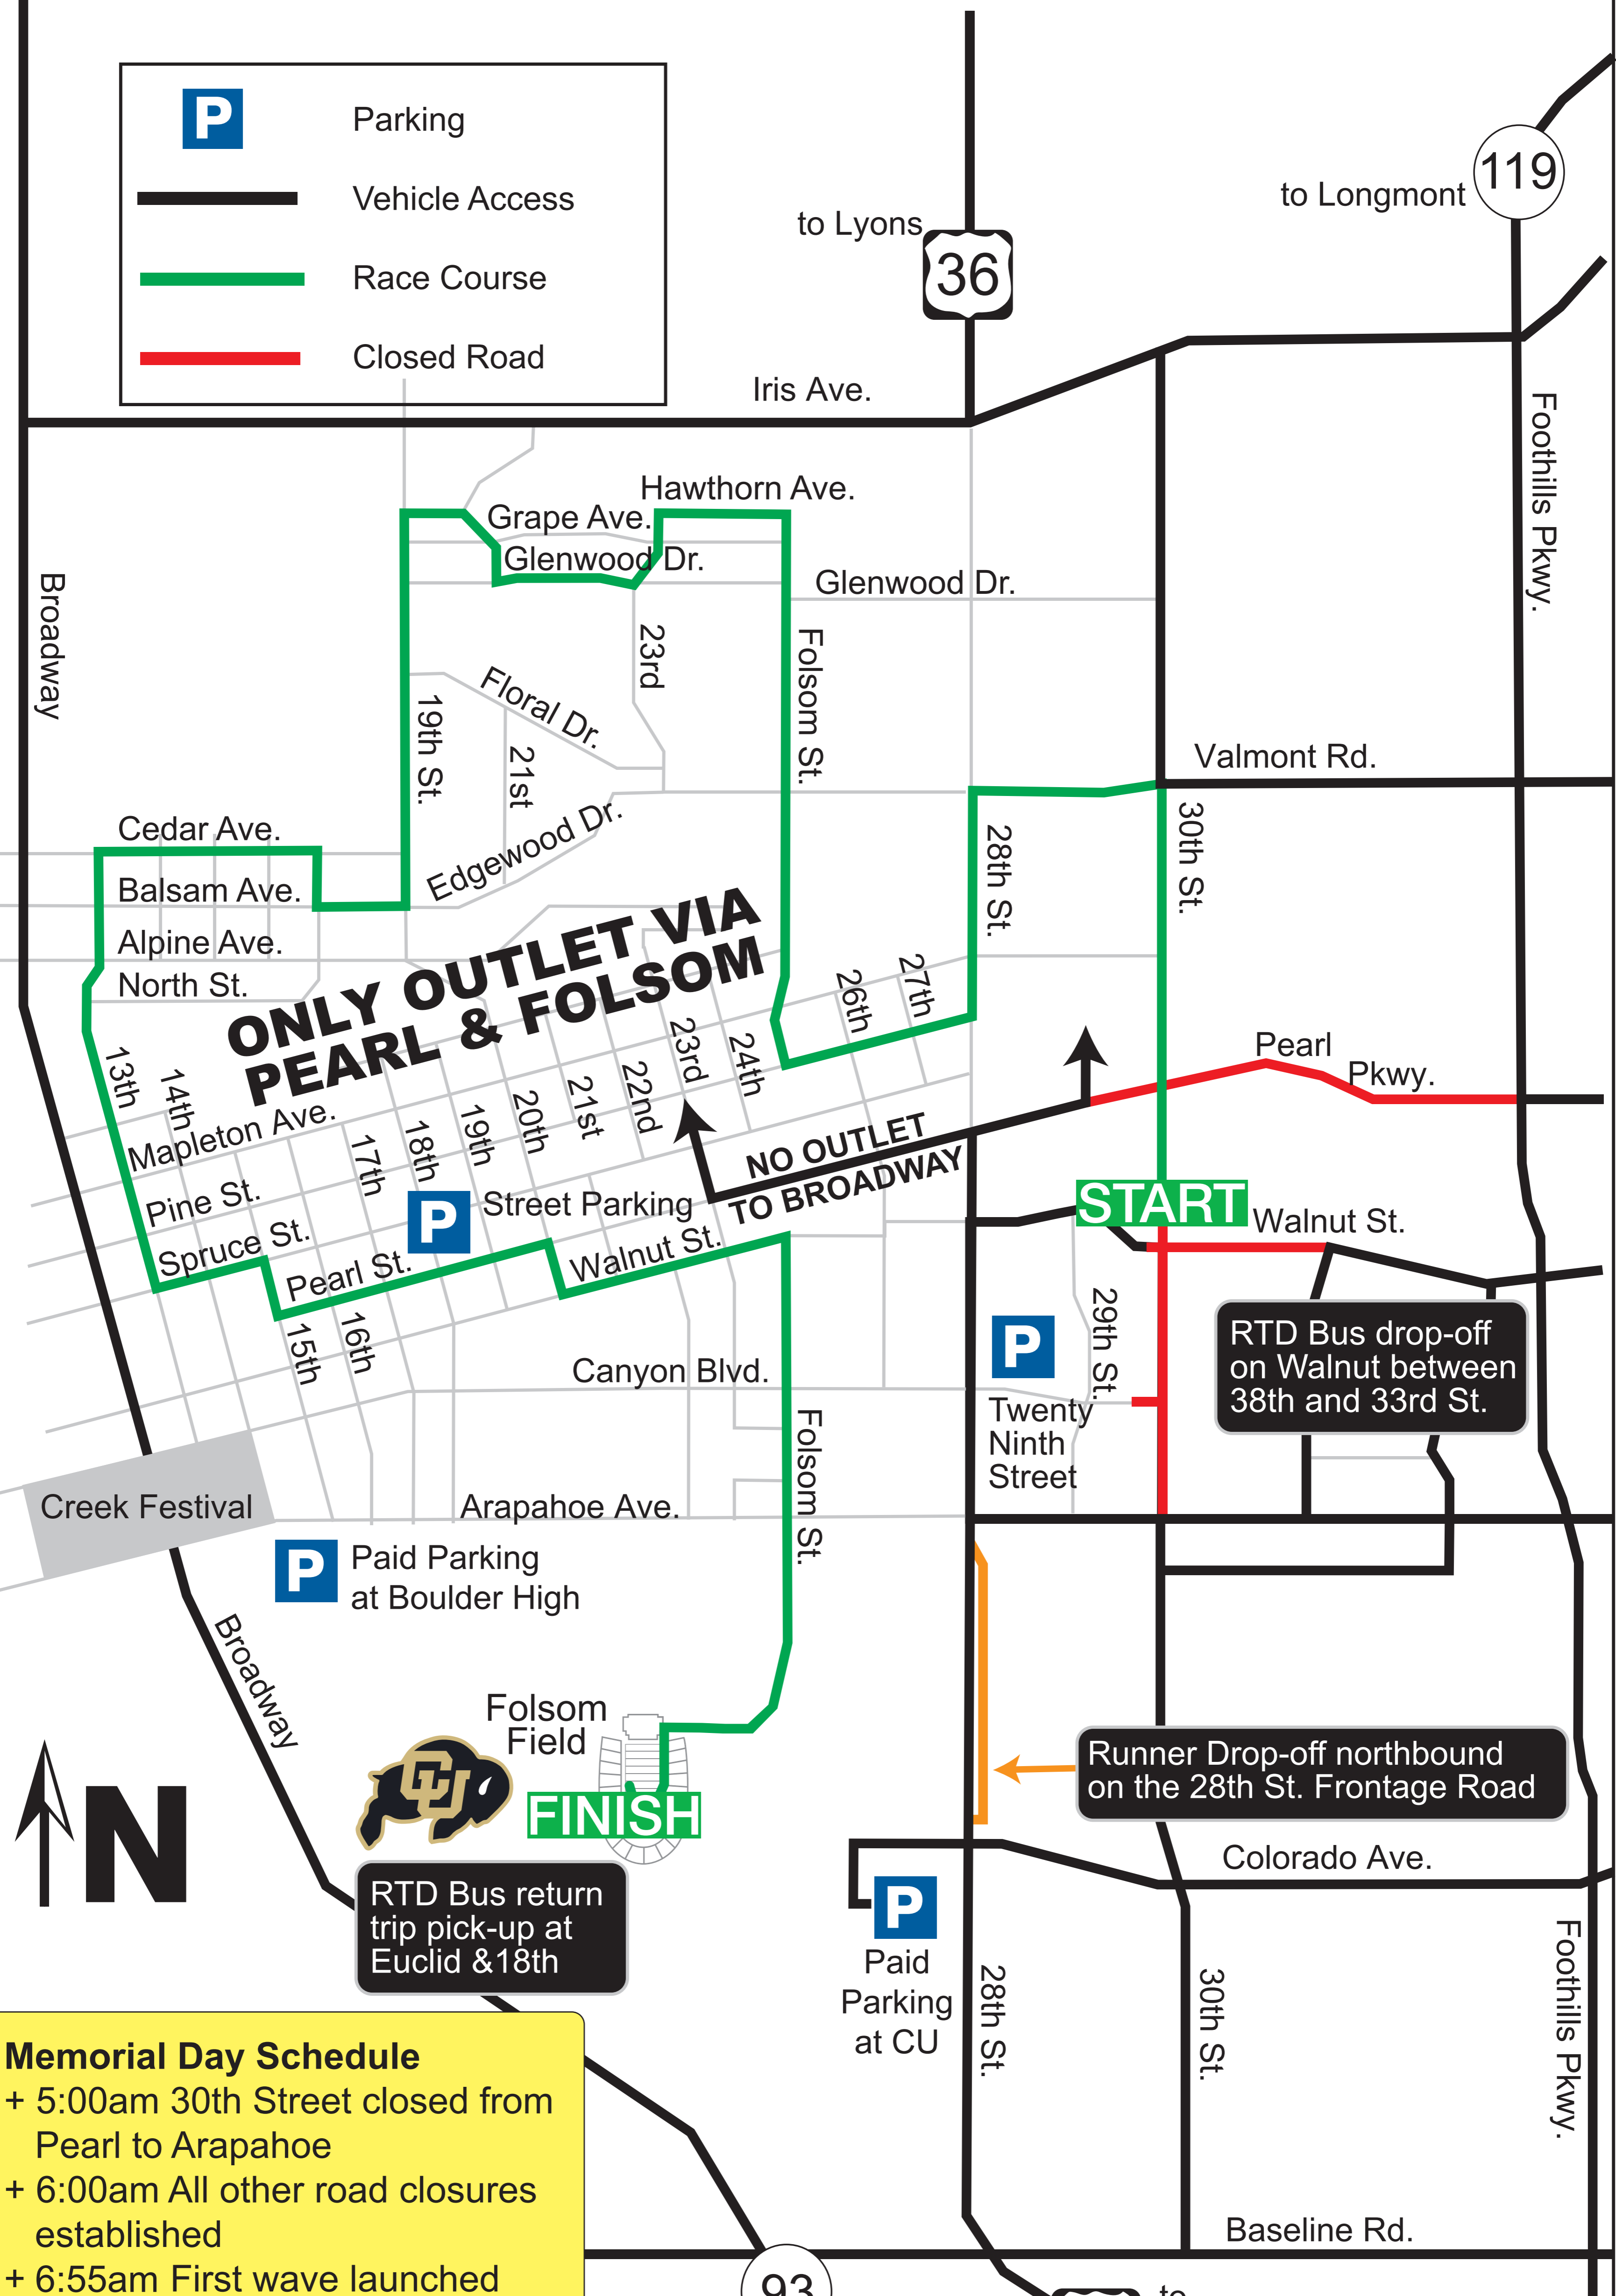

BOLDERBOULDER ALTERNATE ROUTES

	Parking
	Vehicle Access
	Race Course
	Closed Road

ONLY OUTLET VIA PEARL & FOLSOM

NO OUTLET TO BROADWAY

START

RTD Bus drop-off on Walnut between 38th and 33rd St.

Runner Drop-off northbound on the 28th St. Frontage Road

RTD Bus return trip pick-up at Euclid & 18th

FINISH

Memorial Day Schedule

- + 5:00am 30th Street closed from Pearl to Arapahoe
- + 6:00am All other road closures established
- + 6:55am First wave launched
- + Noon Final pro runner finish
- + 12:30pm All streets reopened