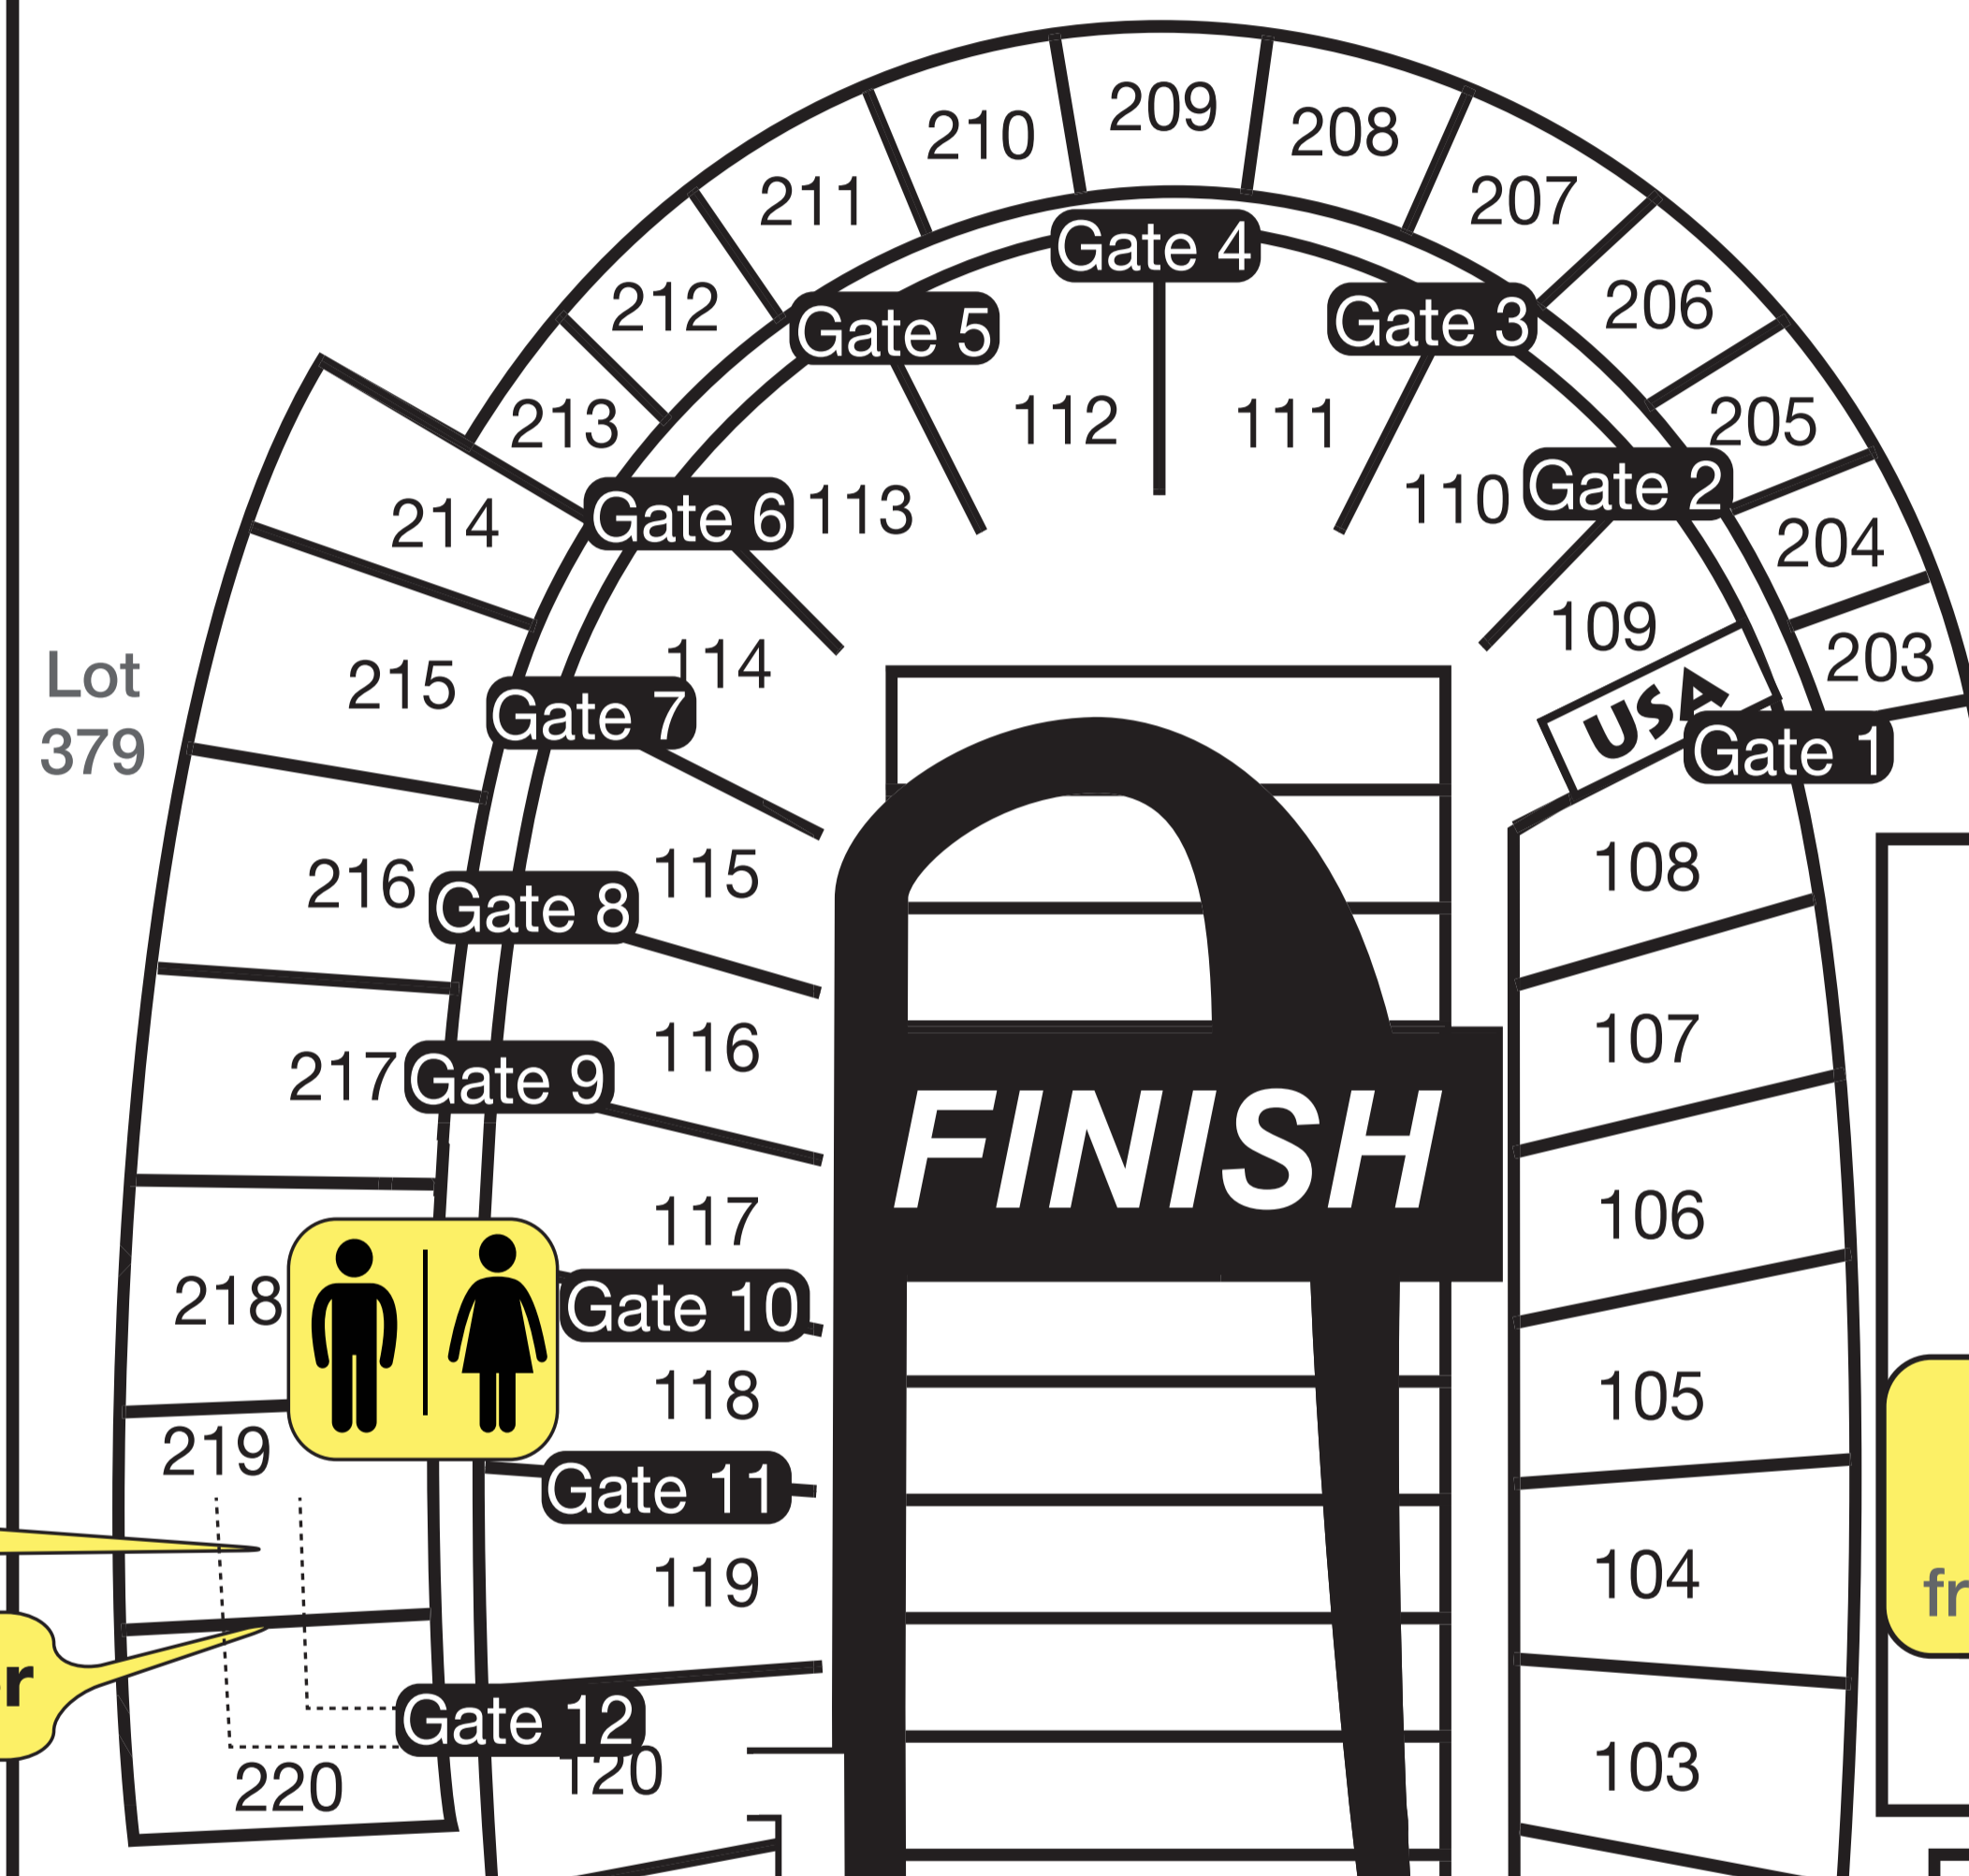

## FINISH AREA Folsom Field

**RTD Bus Return Trip Boarding**

Euclid

18th Street

**FedEx Mobile Locker Pickup**

Colorado Avenue

Folsom Street

Lot 379

**Lunch Distribution**  
Includes Pepsi and a beer from Oskar Blues (if over 21).

**Water**

**Lunch Distribution**  
Includes Pepsi and a beer from Oskar Blues (if over 21).

**Free Massage**

Balch Field House

Carlson Gym

Ped Bridge to East Side

  
Boulder Community Health  
Dal Ward Center

Lot 394

**Lost Kids**

**Water**

CU Recreation Center

Lot 380

Lot 390

Boulder Creek Path & Millennium Hotel  
Lot 169 down hill, across creek