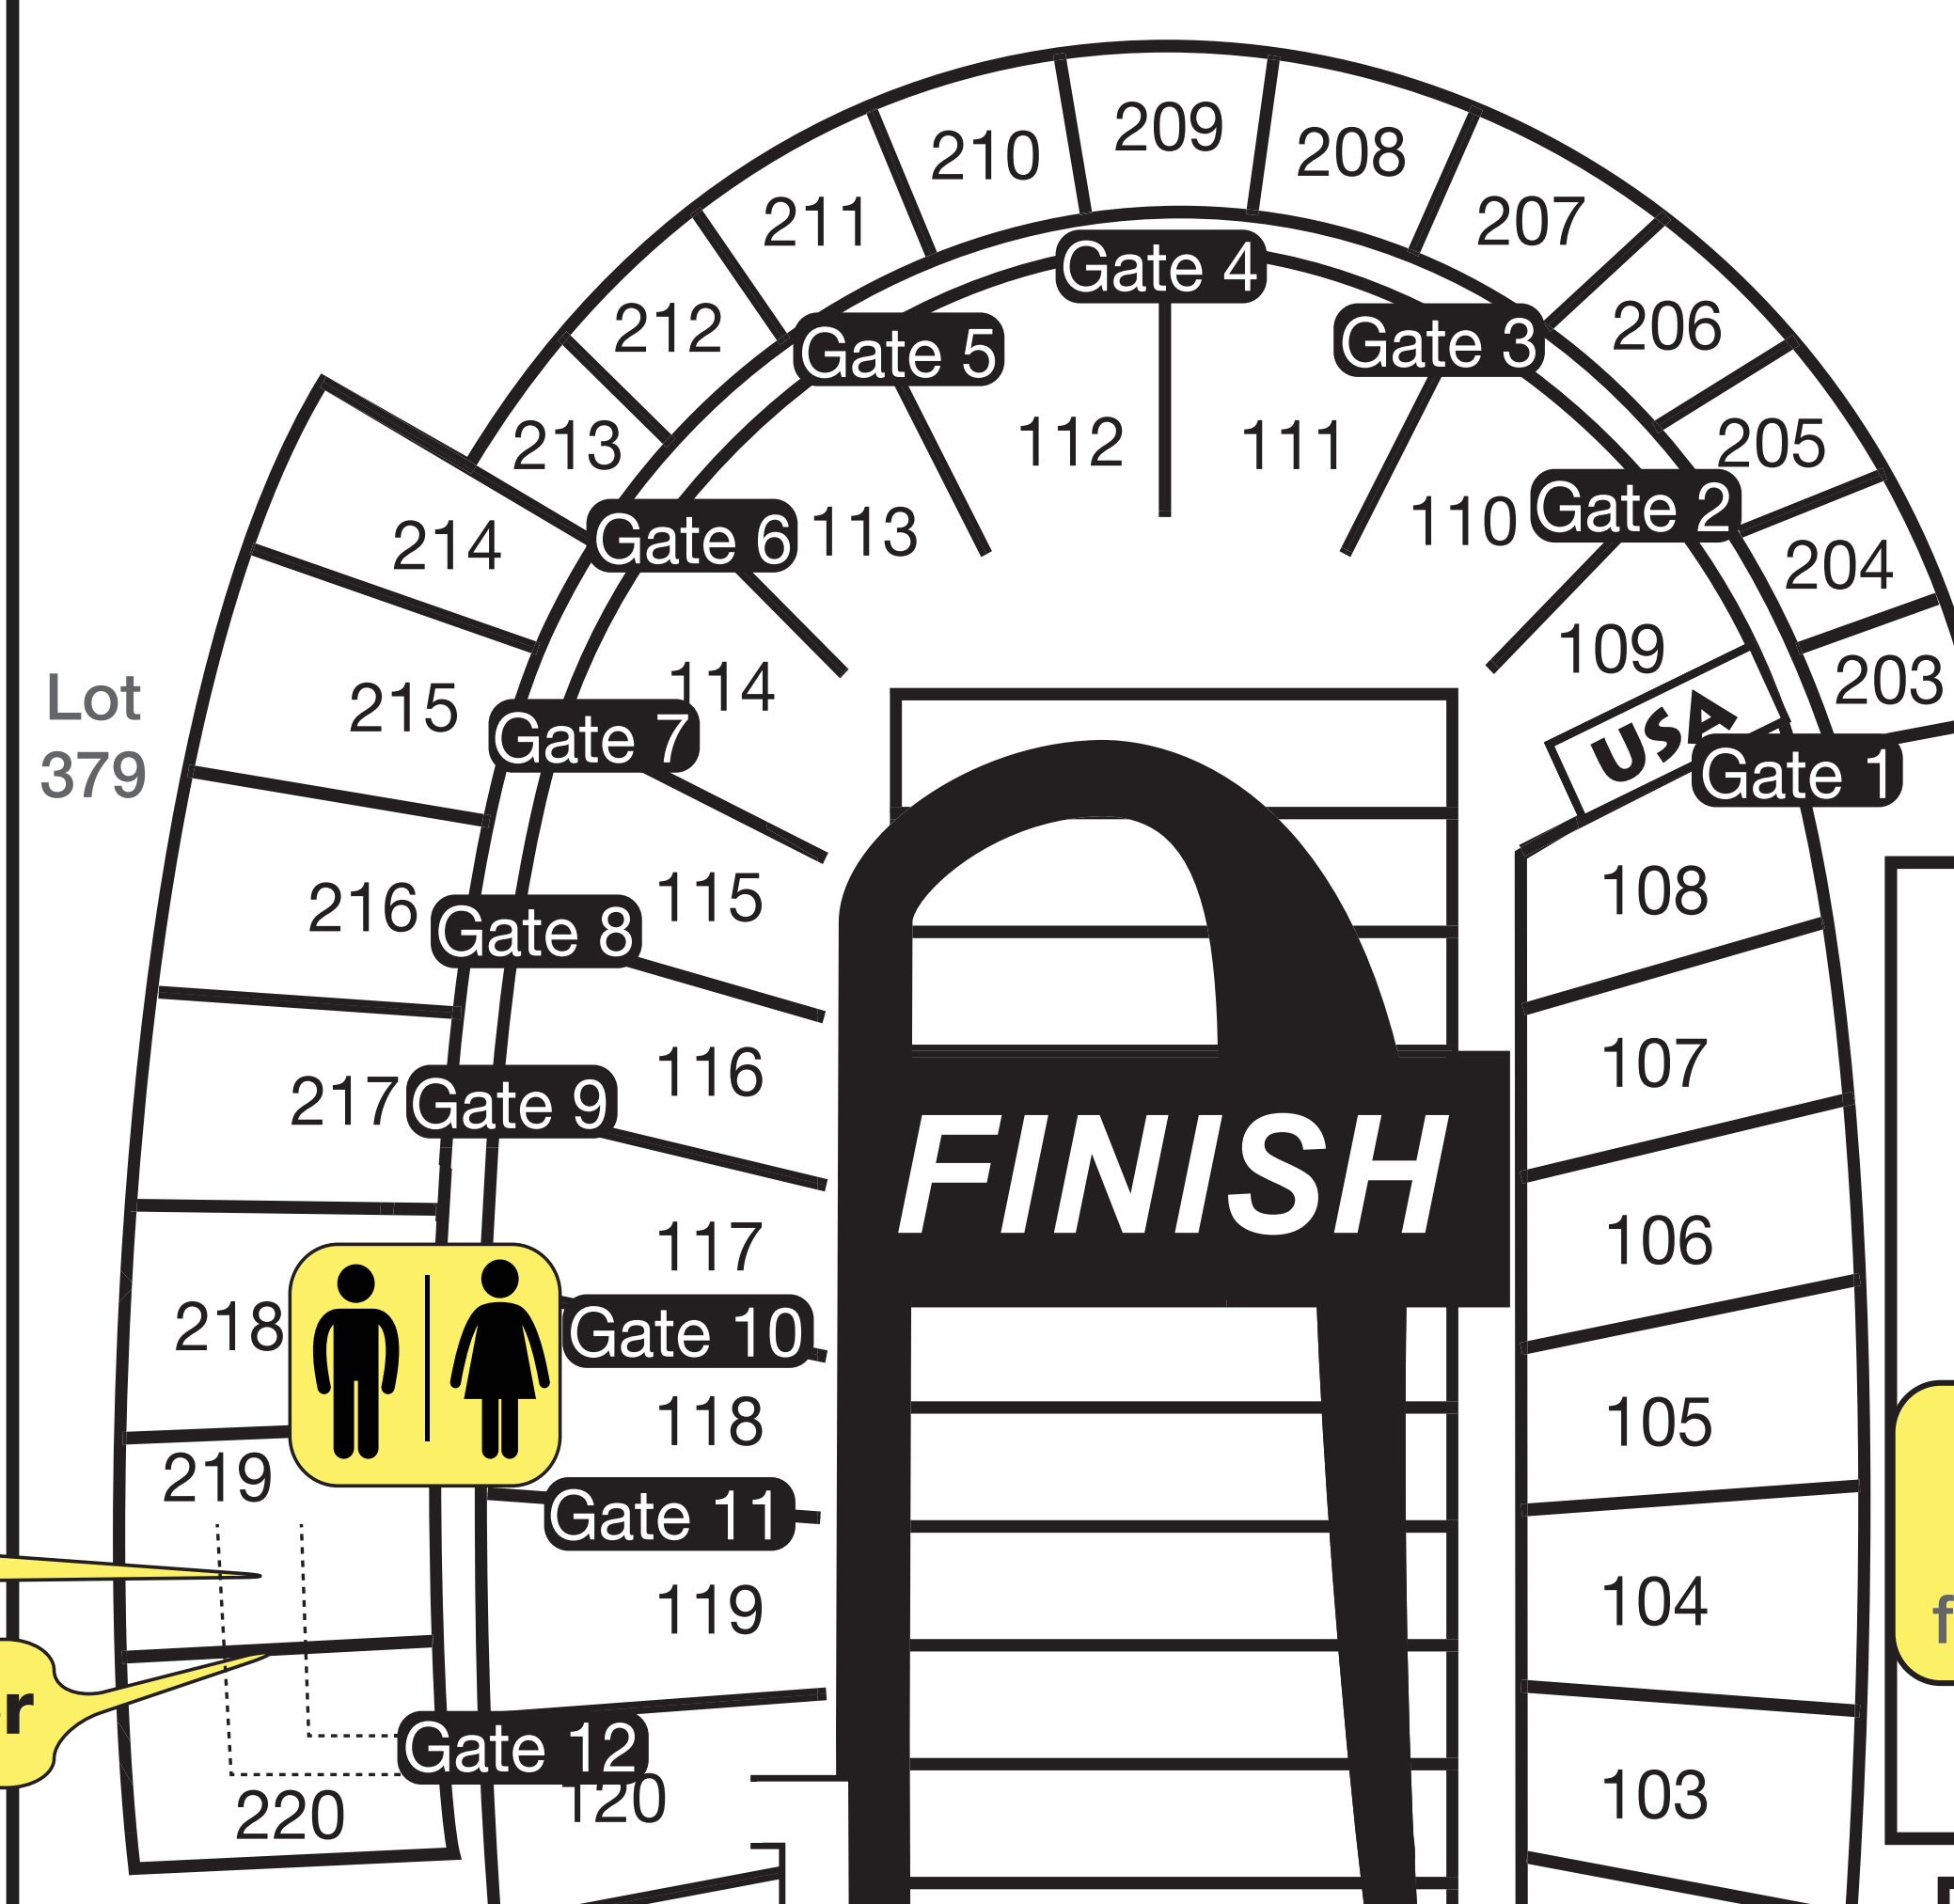

BOLDERBOULDER®

**BolderBOULDER
Tent**
Sales / Lost & Found

Lot 360 **Expo**

FINISH AREA Folsom Field

**RTD Bus Return
Trip Boarding**

Euclid

18th Street

**FedEx Mobile
Locker Pickup**

Colorado Avenue

Folsom Street

Muenzinger

Free Massage

Balch
Field
House

Carlson Gym

Lunch Distribution
Includes Pepsi and a beer
from Oskar Blues (if over 21).

Lunch Distribution
Includes Pepsi and a beer
from Oskar Blues (if over 21).

Water

Lost Kids

Water

Ped Bridge to East Side

Boulder
Community
Health
Dal Ward Center

Lot 394

Lot 380

CU Recreation
Center

Lot 390

Boulder Creek Path
& Millennium Hotel
Lot 169 down hill, across creek