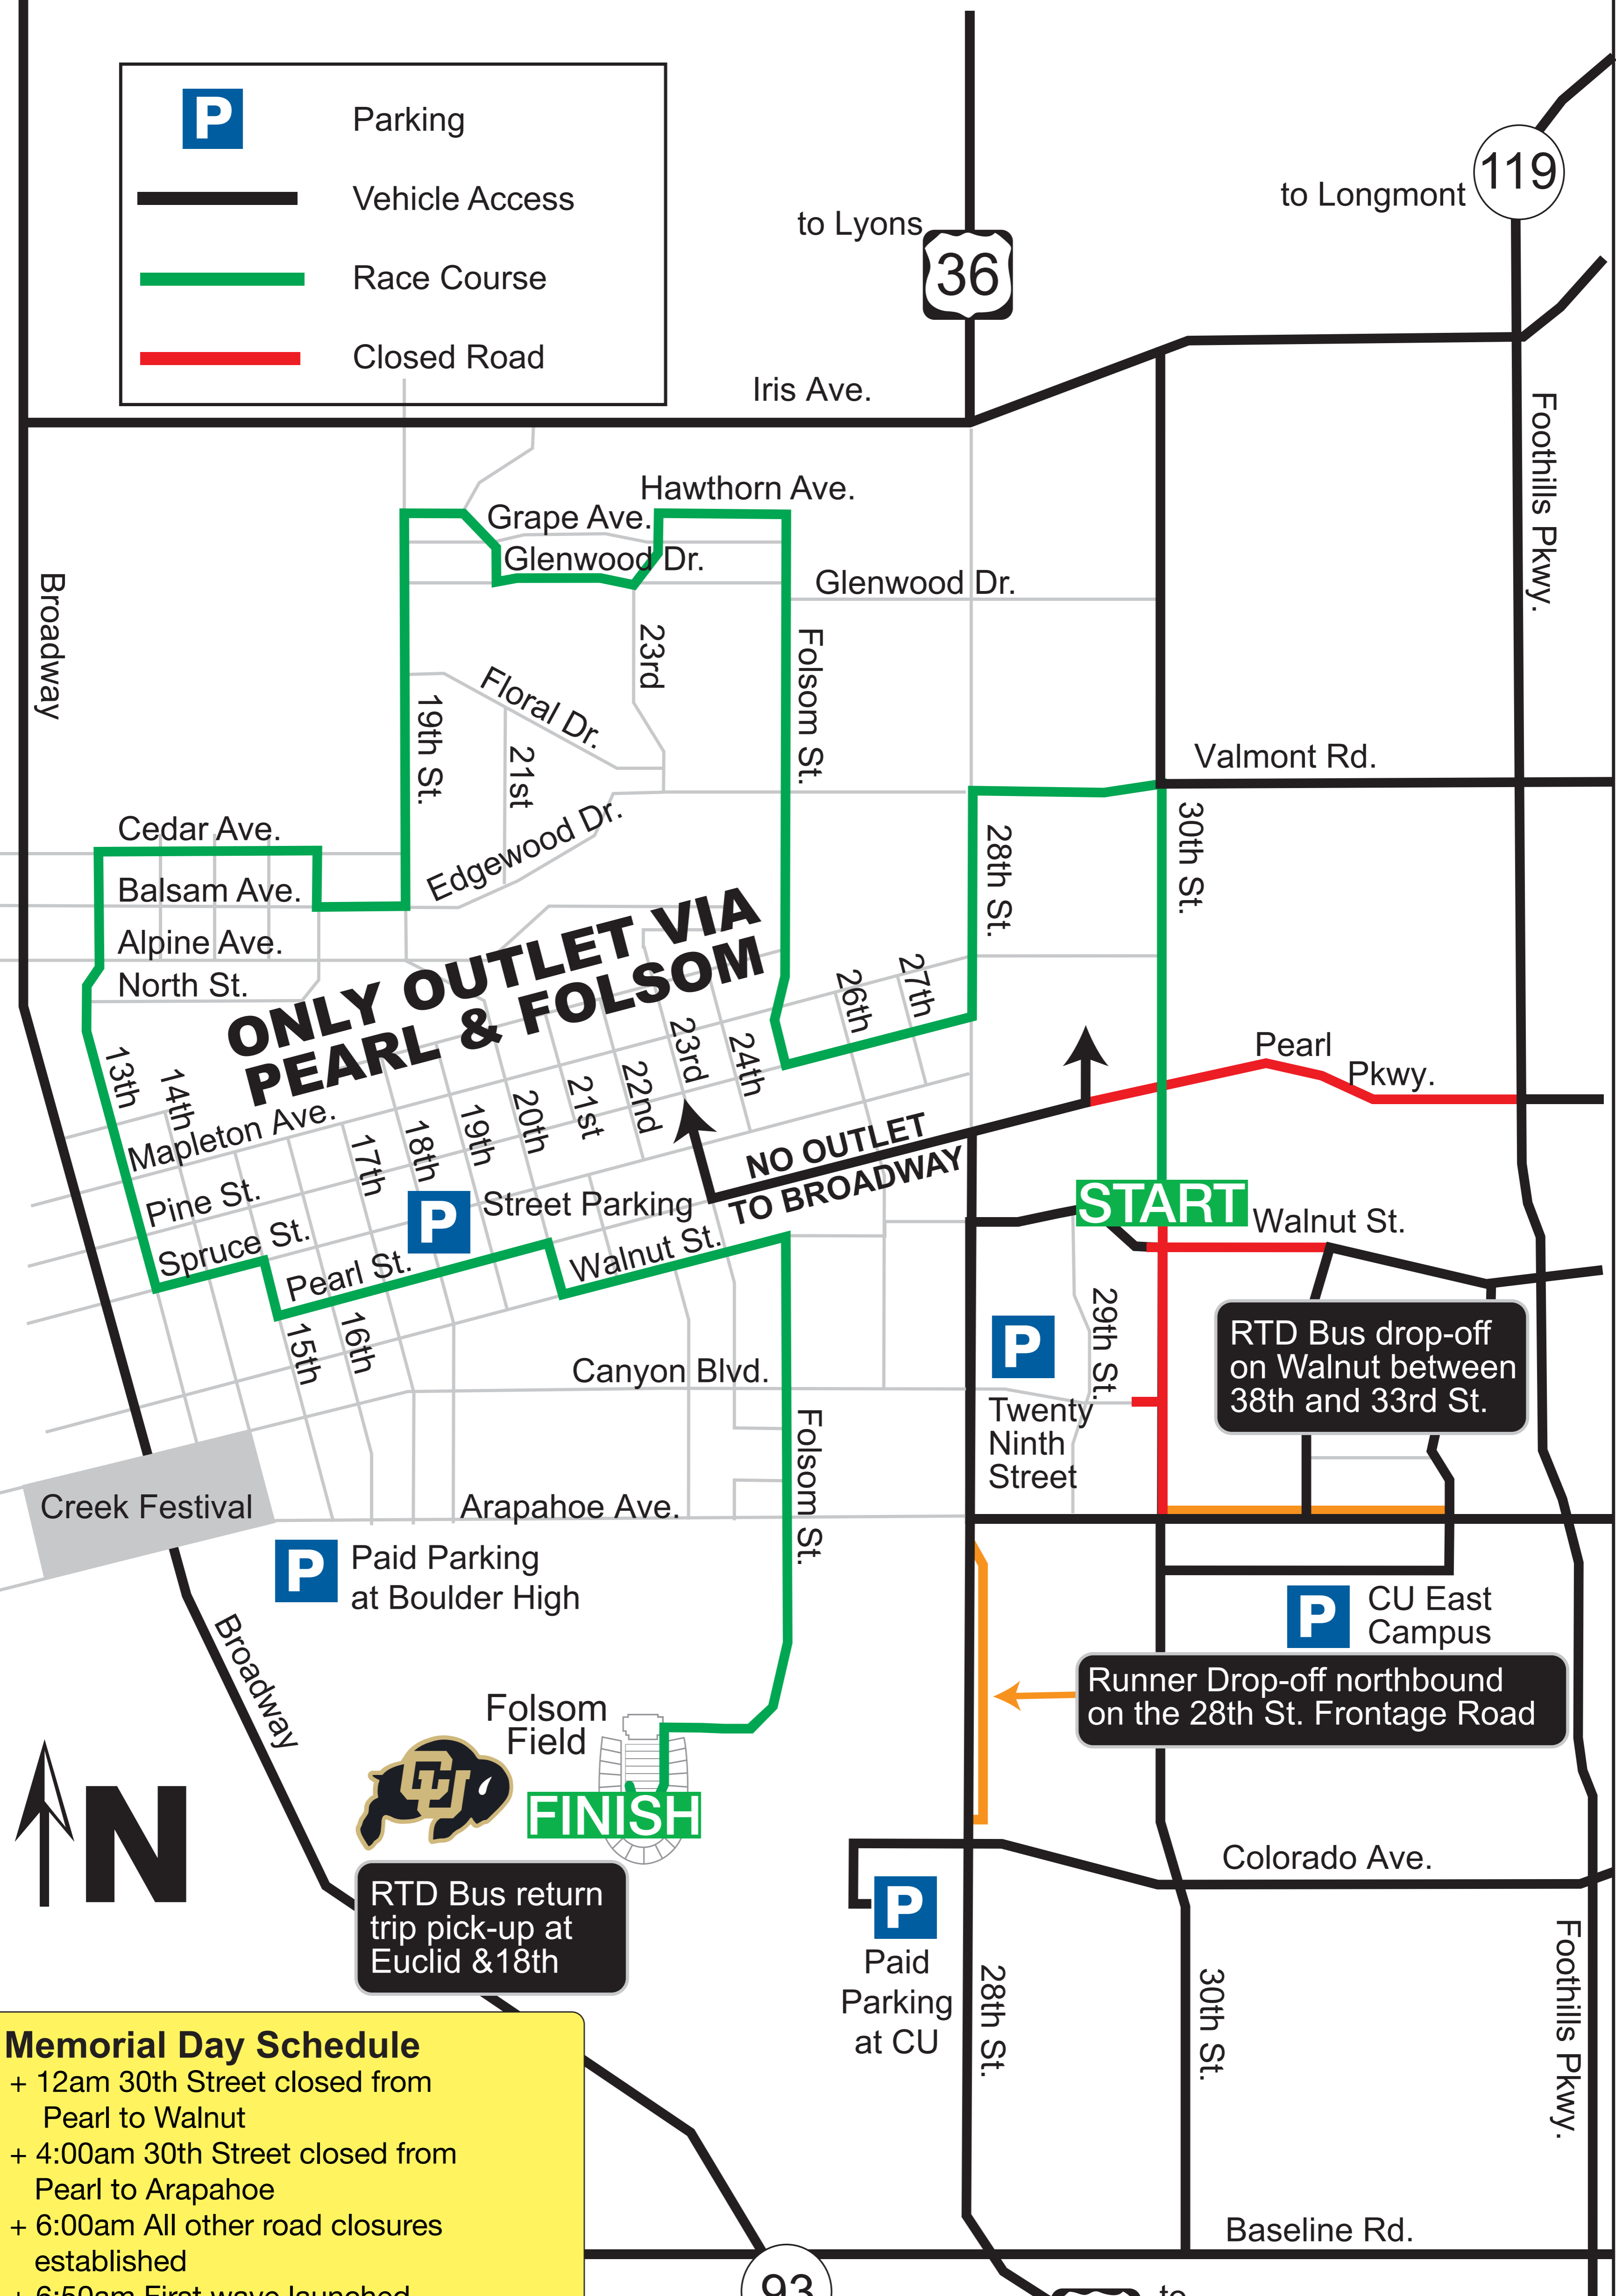

# BOLDERBOULDER ALTERNATE ROUTES

	Parking
	Vehicle Access
	Race Course
	Closed Road

**ONLY OUTLET VIA PEARL & FOLSOM**

**NO OUTLET TO BROADWAY**

**START**

**FINISH**

**Memorial Day Schedule**

- + 12am 30th Street closed from Pearl to Walnut
- + 4:00am 30th Street closed from Pearl to Arapahoe
- + 6:00am All other road closures established
- + 6:50am First wave launched
- + Noon Final pro runner finish
- + 12:30pm All streets reopened

RTD Bus drop-off on Walnut between 38th and 33rd St.

Runner Drop-off northbound on the 28th St. Frontage Road

RTD Bus return trip pick-up at Euclid & 18th

**P** Paid Parking at Boulder High

**P** Paid Parking at CU

**P** CU East Campus

Folsom Field

Creek Festival

to Lyons

to Longmont

to Golden

to Denver

36