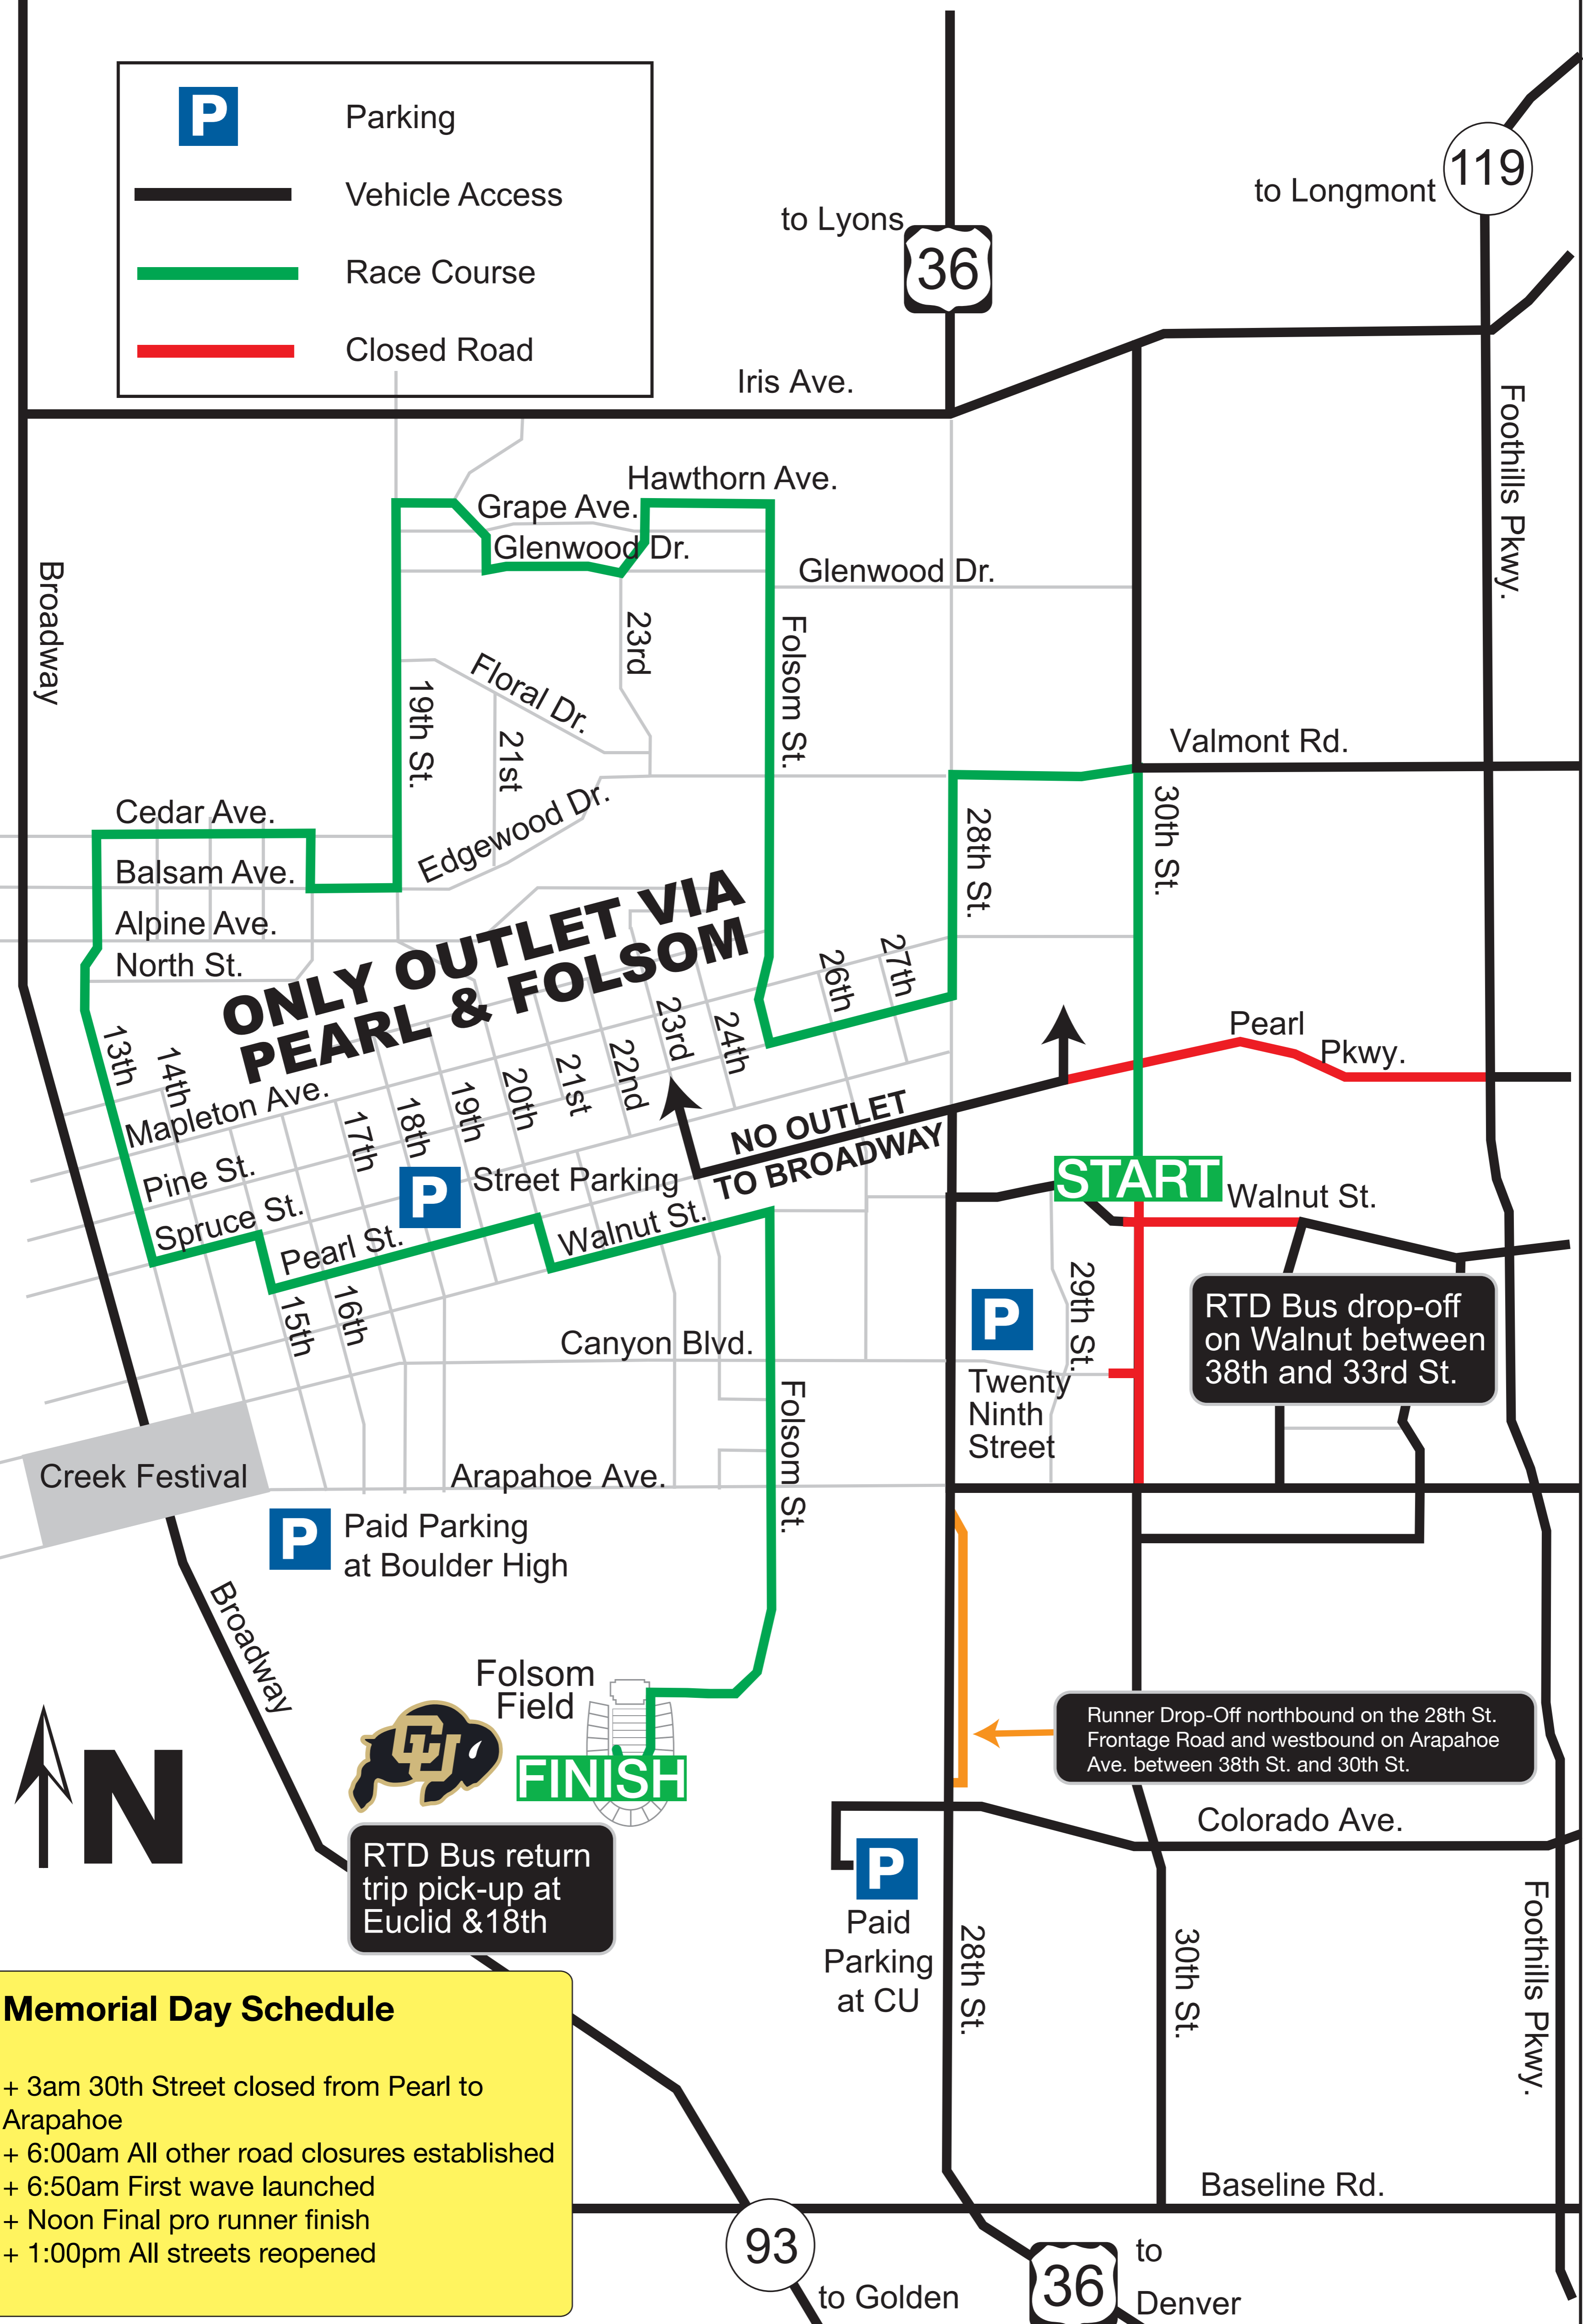

BOLDERBOULDER ALTERNATE ROUTES

	Parking
	Vehicle Access
	Race Course
	Closed Road

ONLY OUTLET VIA PEARL & FOLSOM

NO OUTLET TO BROADWAY

START

FINISH

Memorial Day Schedule

- + 3am 30th Street closed from Pearl to Arapahoe
- + 6:00am All other road closures established
- + 6:50am First wave launched
- + Noon Final pro runner finish
- + 1:00pm All streets reopened

RTD Bus drop-off on Walnut between 38th and 33rd St.

Runner Drop-Off northbound on the 28th St. Frontage Road and westbound on Arapahoe Ave. between 38th St. and 30th St.

RTD Bus return trip pick-up at Euclid & 18th

21st

19th St.

Edgewood Dr.

23rd

Cedar Ave.

Balsam Ave.

Alpine Ave.

North St.

16th

Creek Festival

Street Parking

Walnut St.

23rd

24th

22nd

21st